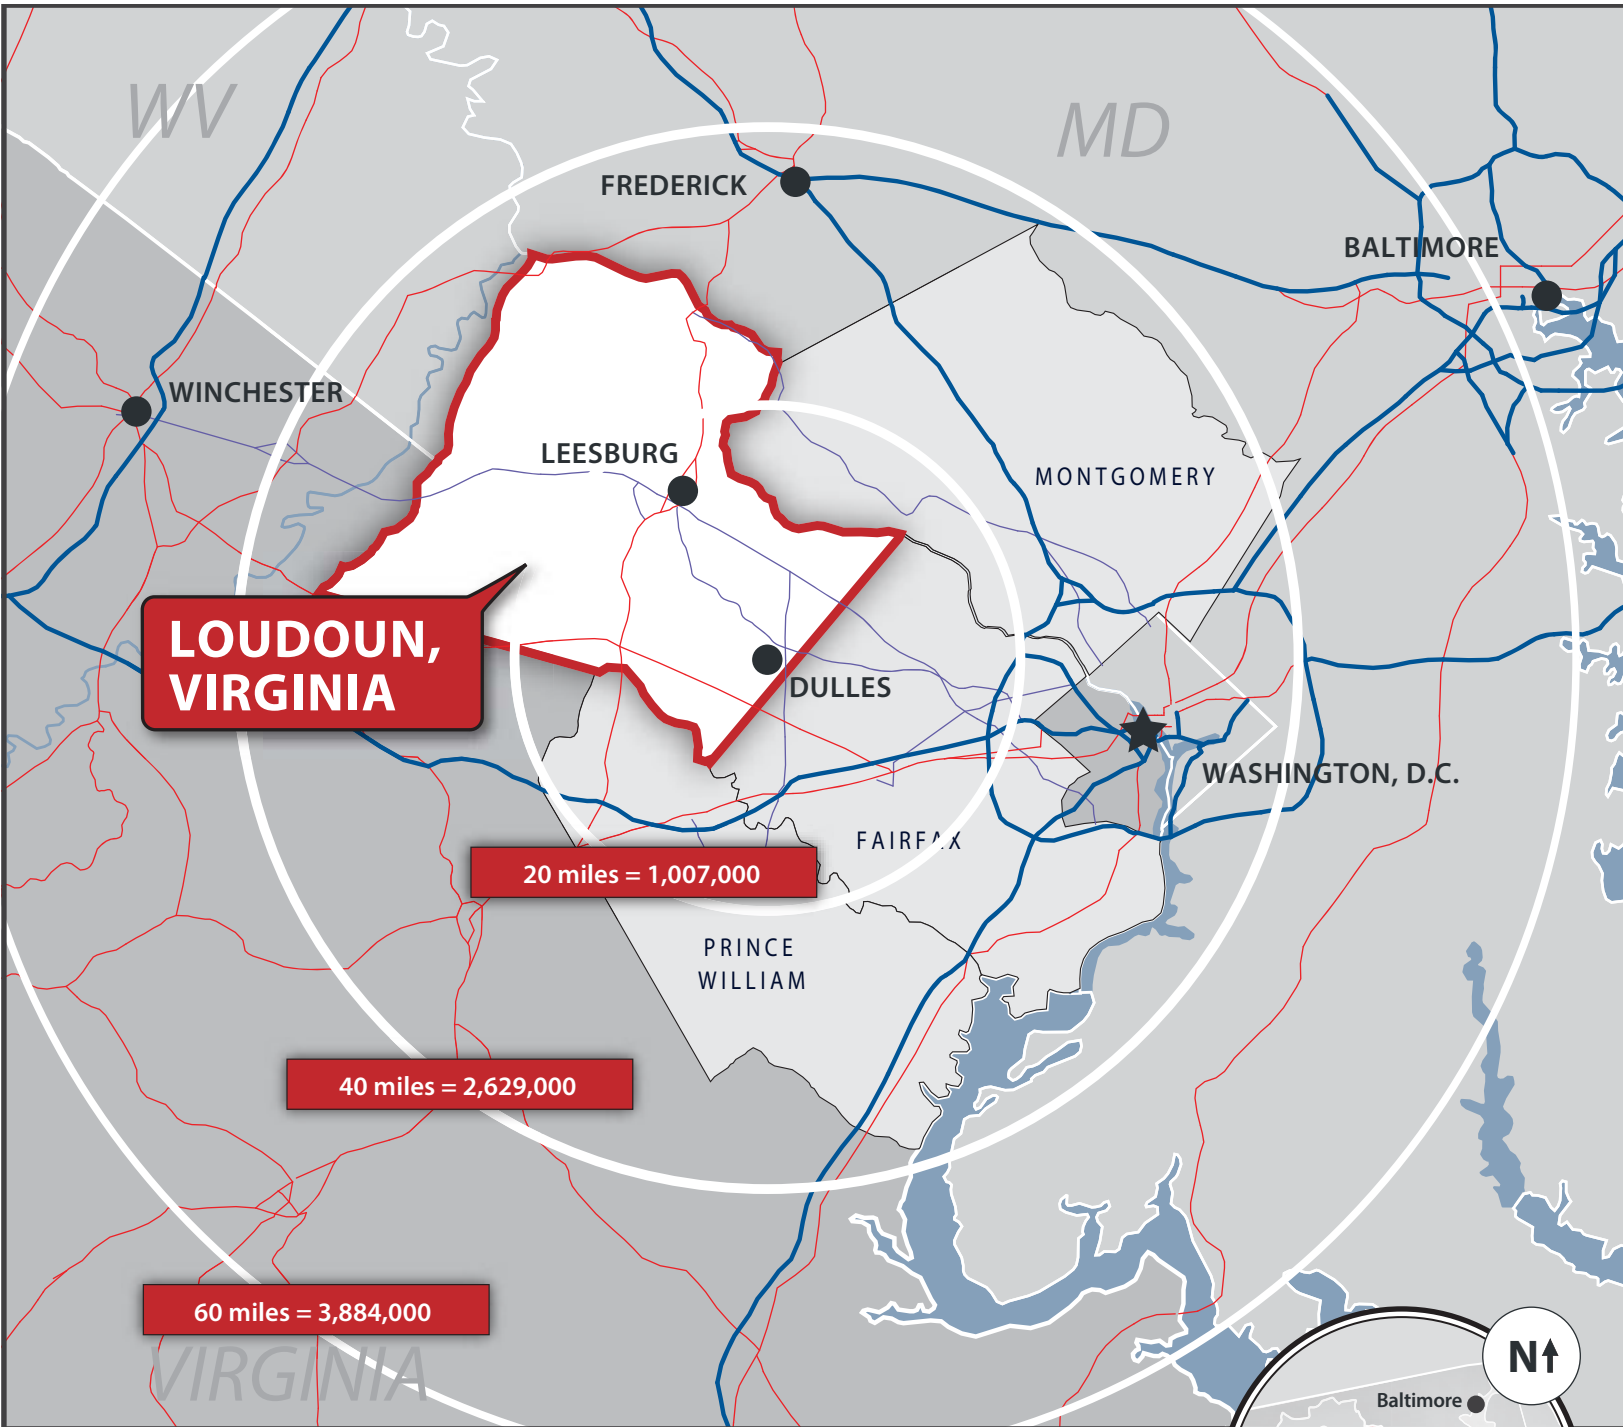

LOUDOUN, VIRGINIA

LABOR FORCE/LABOR SHED*

**LOUDOUN
VIRGINIA**
ECONOMIC DEVELOPMENT

* Estimated labor force for people 25 years and over (rounded to nearest thousand).
Source: American Community Survey 2005-2009